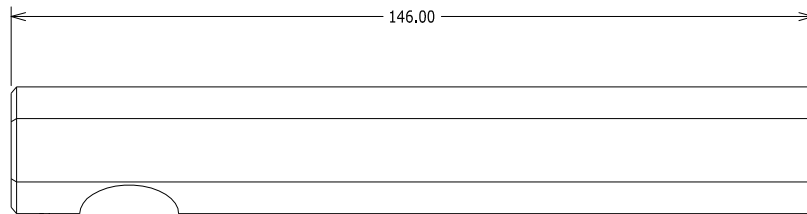

Ø60.00

146.00

34.00

18.00

10.00

A/F 20.00

NOTE : All dimensions are in MM  
Protective lacquer to prevent oxidisation and corrosion.  
Suitable for all appliance doors.

Cleaning & Maintenance : Wipe clean with warm water and a soft cloth.  
Avoid abrasive towels, sponges, cleaning, sprays  
bleach and hand sanitizers.

WEIGHT : 1.5kg

MATERIAL : Brass

SKU : P116,117,118

FINISH : Brushed

**PUSHKA HOME**

TITLE : Mortise Handle

DATE :