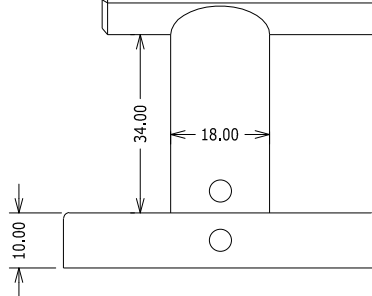

Ø60.00

146.00

34.00

18.00

10.00

A/F 20.00

NOTE : All dimensions are in MM  
Protective lacquer to prevent oxidisation and corrosion.  
Suitable for all appliance doors.

Cleaning & Maintenance : Wipe clean with warm water and a soft cloth.  
Avoid abrasive towels, sponges, cleaning, sprays  
bleach and hand sanitizers.

WEIGHT : 1.5kg

MATERIAL : Brass

SKU : P116,117,118

FINISH : Brushed

**PUSHKA HOME**

TITLE : Mortise Handle

DATE :