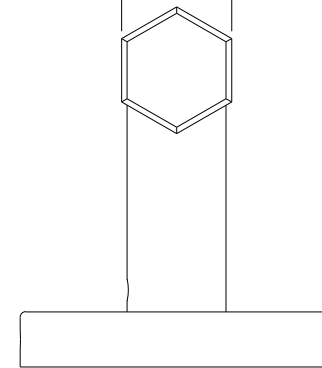

Ø60.00

146.00

34.00

18.00

10.00

A/F 20.00

NOTE : All dimensions are in MM  
Protective lacquer to prevent oxidisation and corrosion.  
Suitable for all appliance doors.

Cleaning & Maintenance : Wipe clean with warm water and a soft cloth.  
Avoid abrasive towels, sponges, cleaning, sprays  
bleach and hand sanitizers.

WEIGHT : 1.5kg

MATERIAL : Brass

SKU : P116,117,118

FINISH : Brushed

**PUSHKA HOME**

TITLE : Mortise Handle

DATE :