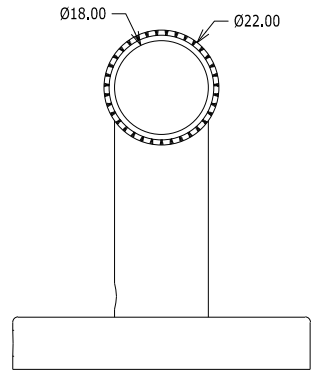

1 2 3 4 5 6 7 8 9 10 11 12 13 14 15 16

A
B
C
D
E
F
G
H

| | | | |
|---|------------------|---|------------------|
| <p>NOTE : All dimensions are in MM Protective lacquer to prevent oxidisation and corrosion. Suitable for all appliance doors.</p> | | <p>Cleaning & Maintenance : Wipe clean with warm water and a soft cloth. Avoid abrasive towels, sponges, cleaning, sprays bleach and hand sanitizers.</p> | |
| WEIGHT : 1.3kg | MATERIAL : Brass | SKU : P122,123,124 | FINISH : Brushed |
| <p>PUSHKA HOME</p> | | TITLE : Mortise Handle | |
| | | DATE : | |