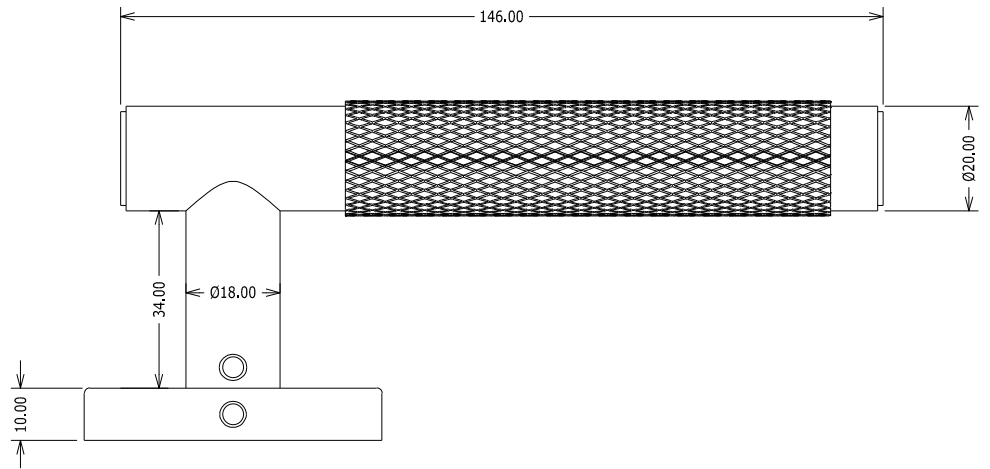

1 2 3 4 5 6 7 8 9 10 11 12 13 14 15 16

A
B
C
D
E
F
G
H

| | | | |
|---|------------------|---|------------------|
| <p>NOTE : All dimensions are in MM Protective lacquer to prevent oxidisation and corrosion. Suitable for all appliance doors.</p> | | <p>Cleaning & Maintenance : Wipe clean with warm water and a soft cloth. Avoid abrasive towels, sponges, cleaning, sprays bleach and hand sanitizers.</p> | |
| WEIGHT : 1.3kg | MATERIAL : Brass | SKU : P122,123,124 | FINISH : Brushed |
| <p>PUSHKA HOME</p> | | TITLE : Mortise Handle | |
| | | DATE : | |