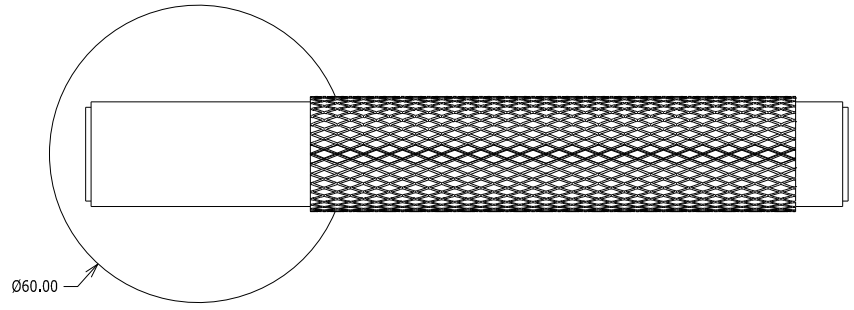

1 2 3 4 5 6 7 8 9 10 11 12 13 14 15 16

A
B
C
D
E
F
G
H

| | | | |
|---|------------------|---|------------------|
| <p>NOTE : All dimensions are in MM Protective lacquer to prevent oxidisation and corrosion. Suitable for all appliance doors.</p> | | <p>Cleaning & Maintenance : Wipe clean with warm water and a soft cloth. Avoid abrasive towels, sponges, cleaning, sprays bleach and hand sanitizers.</p> | |
| WEIGHT : 1.3kg | MATERIAL : Brass | SKU : P122,123,124 | FINISH : Brushed |
| <p>PUSHKA HOME</p> | | TITLE : Mortise Handle | |
| | | DATE : | |