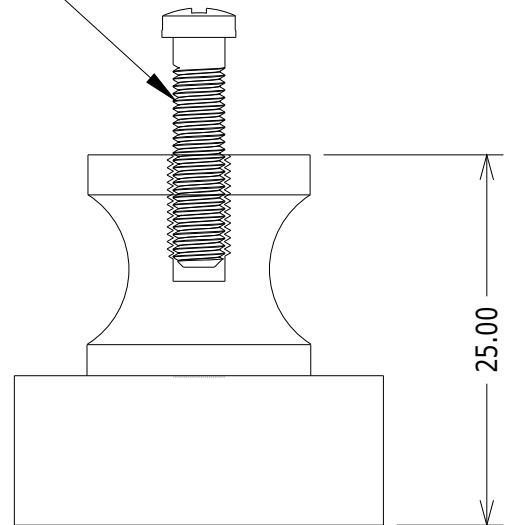

Ø24.90

M4 X 0.50P

25.00

NOTE : All diensions are in MM Protective lacquer to prevent oxidisation and corrosion. Suitable for all appliance doors.		Cleaning & Maintenance : Wipe clean with warm water and a soft cloth. Avoid abrasive towels, sponges, cleaning,sprays bleach and hand sanitizers.	
WEIGHT : 0.056kgs.	MATERIAL : Brass	SKU :P206,P208	FINISH : Brushed
PUSHKA HOME		TITLE : Brass Door Knob	
		DATE :	