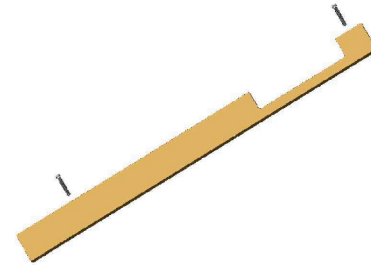

MATERIAL : Brass

FINISH : Brushed

TITLE : Brass Bar Handles

Hole centre: 160mm

NOTE : All dimensions in mm
 Protective lacquer to prevent oxidisation and corrosion.
 Suitable for all appliance doors.

Cleaning & Maintenance : Wipe clean with warm water and a soft cloth.
 Avoid abrasive towels, sponges, cleaning, sprays
 bleach and hand sanitizers.

MATERIAL : Brass

FINISH : Brushed

TITLE : Brass Bar Handles

Hole centre: 320mm

R2.00

800.00

6.00

32.00

MATERIAL : Brass

FINISH : Brushed

TITLE : Brass Bar Handles

Hole centre: 640mm