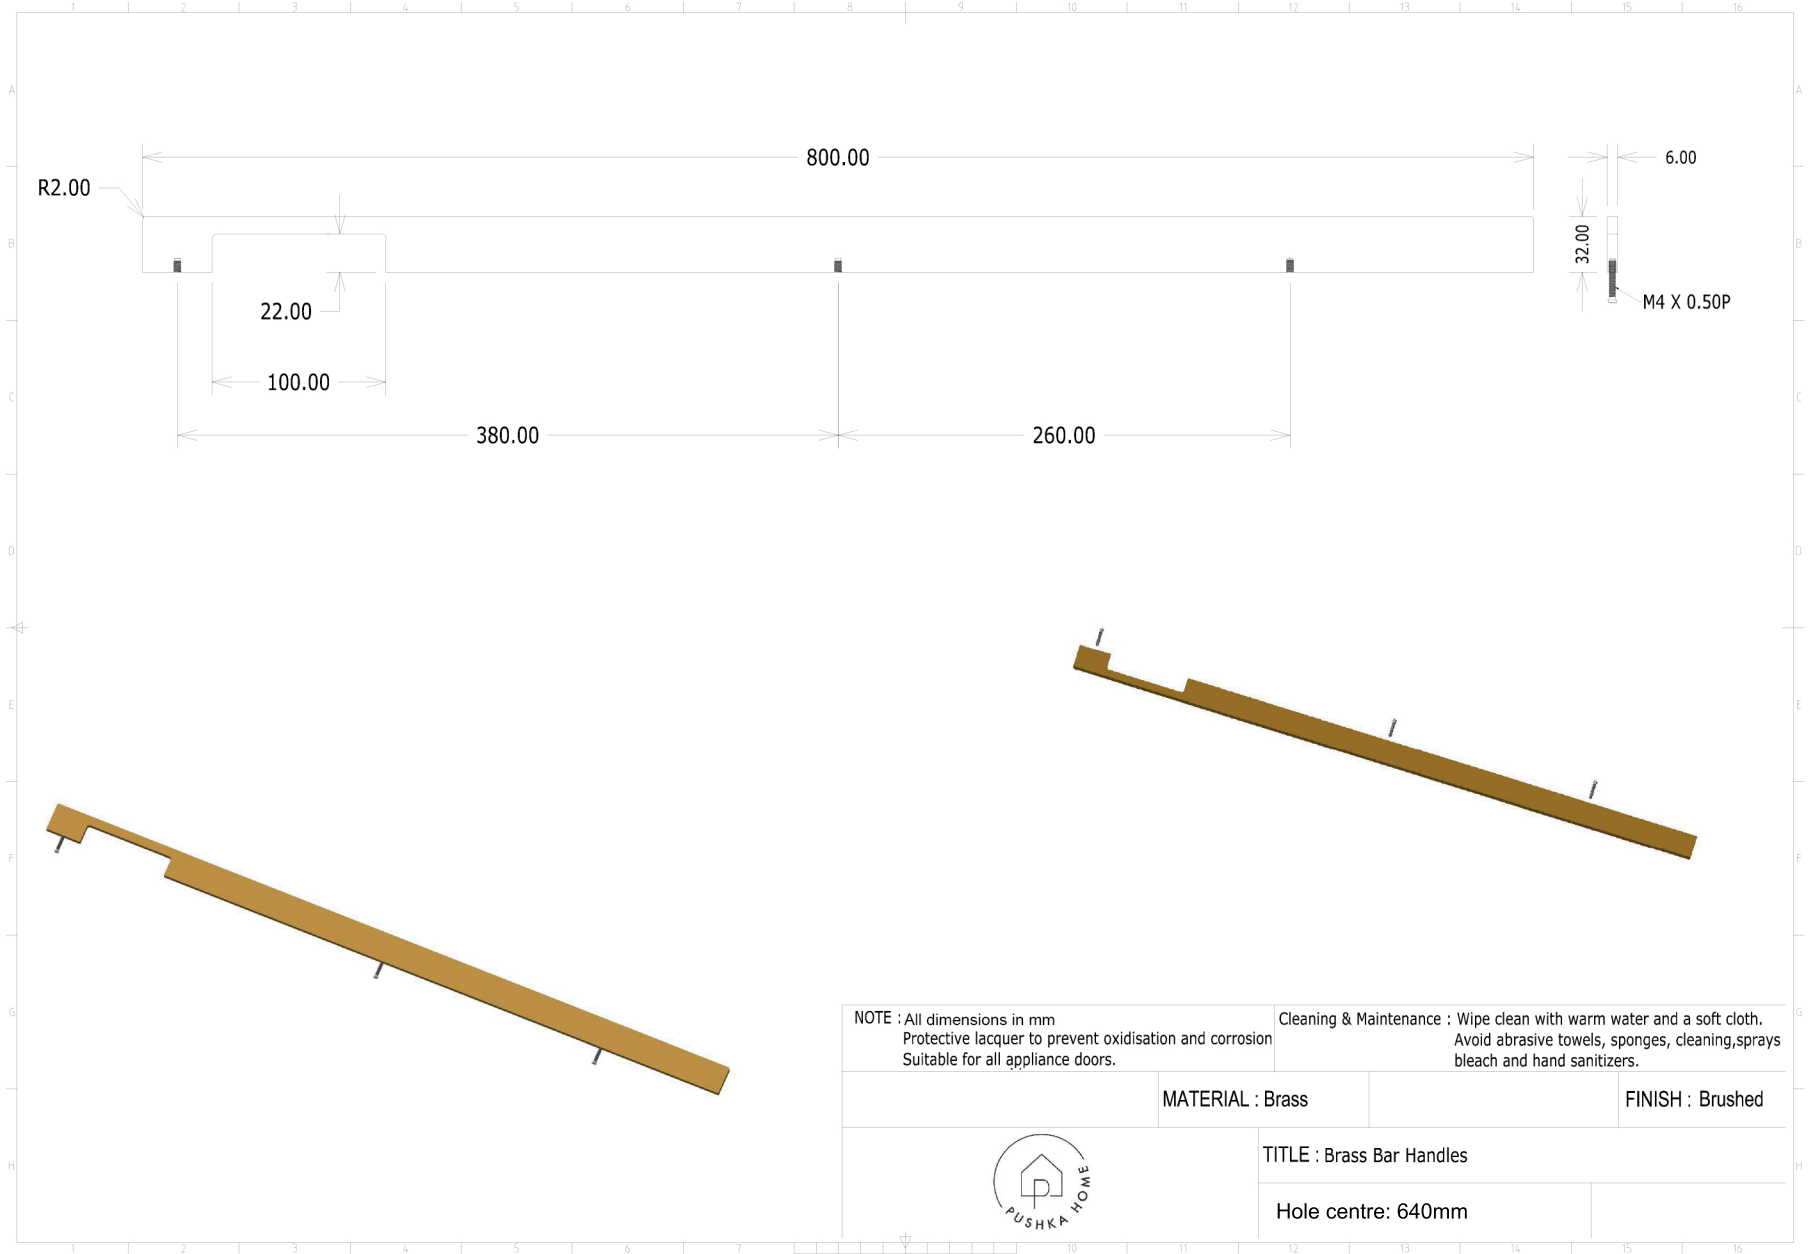

MATERIAL : Brass

FINISH : Brushed

TITLE : Brass Bar Handles

Hole centre: 160mm

NOTE : All dimensions in mm
 Protective lacquer to prevent oxidisation and corrosion.
 Suitable for all appliance doors.

Cleaning & Maintenance : Wipe clean with warm water and a soft cloth.
 Avoid abrasive towels, sponges, cleaning, sprays
 bleach and hand sanitizers.

MATERIAL : Brass

FINISH : Brushed

TITLE : Brass Bar Handles

Hole centre: 320mm

R2.00

800.00

6.00

32.00

MATERIAL : Brass

FINISH : Brushed

TITLE : Brass Bar Handles

Hole centre: 640mm