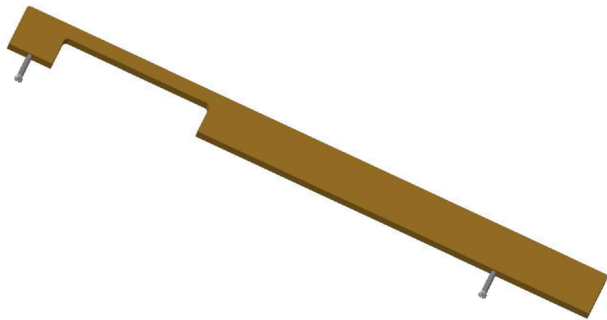

MATERIAL : Brass

FINISH : Brushed

TITLE : Brass Bar Handles

Hole centre: 160mm

NOTE : All dimensions in mm
 Protective lacquer to prevent oxidisation and corrosion.
 Suitable for all appliance doors.

Cleaning & Maintenance : Wipe clean with warm water and a soft cloth.
 Avoid abrasive towels, sponges, cleaning, sprays
 bleach and hand sanitizers.

MATERIAL : Brass

FINISH : Brushed

TITLE : Brass Bar Handles

Hole centre: 320mm

R2.00

800.00

6.00

32.00

MATERIAL : Brass

FINISH : Brushed

TITLE : Brass Bar Handles

Hole centre: 640mm