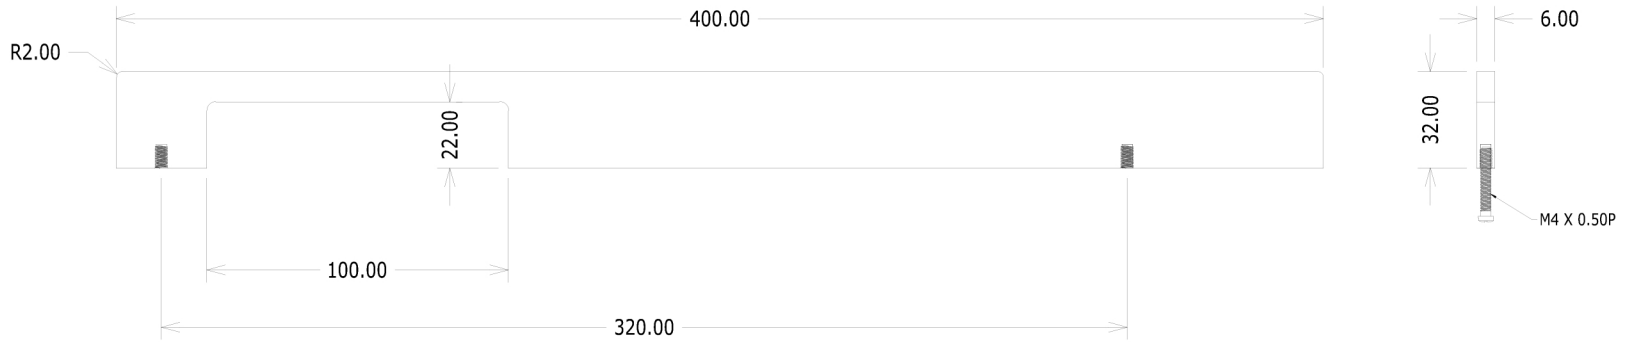

MATERIAL : Brass

FINISH : Brushed

TITLE : Brass Bar Handles

Hole centre: 160mm

NOTE : All dimensions in mm
 Protective lacquer to prevent oxidisation and corrosion.
 Suitable for all appliance doors.

Cleaning & Maintenance : Wipe clean with warm water and a soft cloth.
 Avoid abrasive towels, sponges, cleaning, sprays
 bleach and hand sanitizers.

MATERIAL : Brass

FINISH : Brushed

TITLE : Brass Bar Handles

Hole centre: 320mm

R2.00

800.00

6.00

32.00

MATERIAL : Brass

FINISH : Brushed

TITLE : Brass Bar Handles

Hole centre: 640mm